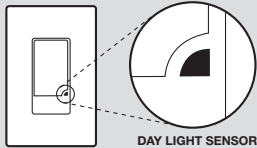

FEATURES

- **Safety:** Provides added safety by improving way-finding in the dark

- **Dimmable:** Press and hold to lower or raise the light level to desired intensity. This is beneficial for places like bedrooms where you want the way-finding benefit of the nightlight but do not want to disrupt sleep with an overly bright light.

- **Automated:** Light sensor automatically turns the nightlight ON when it becomes dark and automatically OFF when the room has light.

- **Advanced Control:** Can be wired in series and controlled by a switch for applications such as a hallway or stairway.