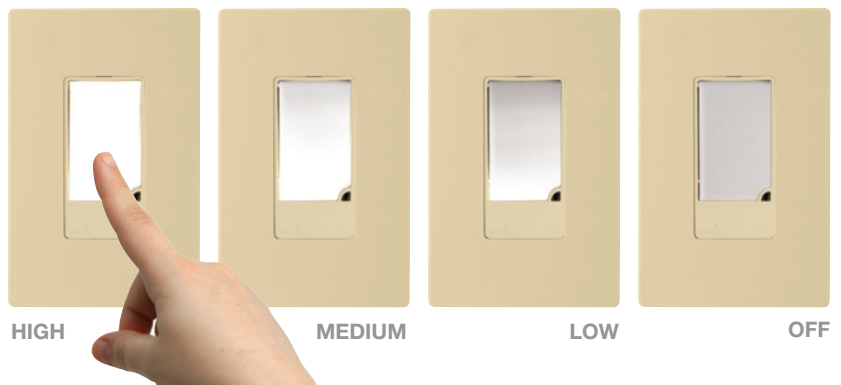

FEATURES

- **Safety:** Provides added safety by improving way-finding in the dark

- **Dimmable:** Press and hold to lower or raise the light level to desired intensity. This is beneficial for places like bedrooms where you want the way-finding benefit of the nightlight but do not want to disrupt sleep with an overly bright light.

- **Automated:** Light sensor automatically turns the nightlight ON when it becomes dark and automatically OFF when the room has light.

- **Advanced Control:** Can be wired in series and controlled by a switch for applications such as a hallway or stairway.

- **Way-Finding:** Meets the needs of a growing senior population by providing improved and safer home navigation.

TR7735LA
PJS26LA Wallplate

7737V
PJS26V Wallplate

7738W
PJS26W Wallplate

Set The Perfect Light Level

HIGH

MEDIUM

LOW

OFF

Commercial and Residential Applications

Excellent for hotels, dormitories, and assisted living developments

Combination LED Wallbox Nightlight with Switch

1W 120V/AC Nightlight, Back & Side Wire