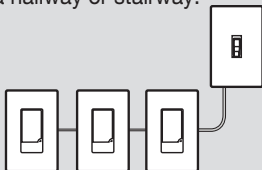

FEATURES

- **Safety:** Provides added safety by improving way-finding in the dark

- **Dimmable:** Press and hold to lower or raise the light level to desired intensity. This is beneficial for places like bedrooms where you want the way-finding benefit of the nightlight but do not want to disrupt sleep with an overly bright light.

- **Automated:** Light sensor automatically turns the nightlight ON when it becomes dark and automatically OFF when the room has light.

- **Advanced Control:** Can be wired in series and controlled by a switch for applications such as a hallway or stairway.