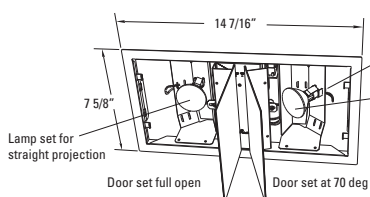

Mounted Dimensions (doors open)