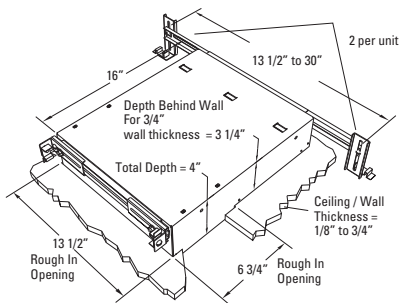

Dimensions

Back Box and Mounting Dimensions