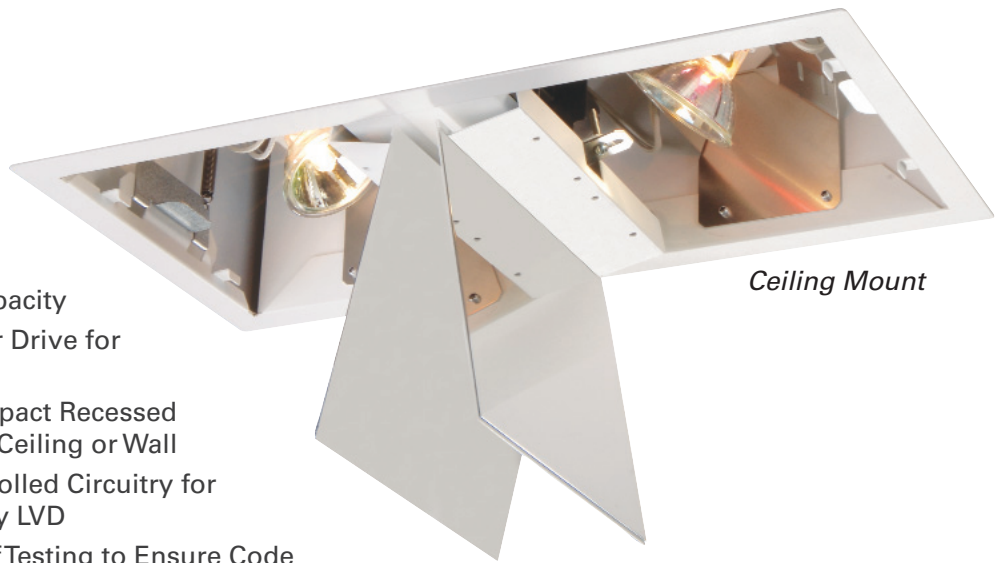

Concealed Emergency Light Standard Features

1. Sealed Lead Calcium Batteries (NiCad optional) with Remote Capacity
2. Continuous Cam, Precision Motor Drive for Dependable Operation
3. Adjustable Hanger Bars and Compact Recessed Housing for Flush Mounting into Ceiling or Wall
4. Solid State Microprocessor Controlled Circuitry for Line Latch, Brown Out and Battery LVD
5. Self Diagnostics and Discrete Self Testing to Ensure Code Compliance and Product Performance
6. Doors Factory Set for Optimal Performance with Field Set Override Capability for Customer Applications
7. Four Available Lamp Positions Per Side to Ensure Optimal Light Distribution
8. Two Powerful MR16 Long-Life Halogen Lamps
9. Trim and Door Panels Finished in White Textured Power Paint, Can Also Field Paint of Wall Paper to Match Any Color or Surface
10. 3 Year Limited Warranty

Ceiling Mount