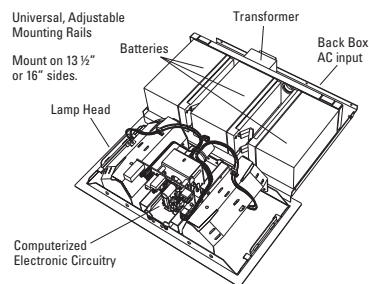

Internal Components with Back Box Rear Cover Removed