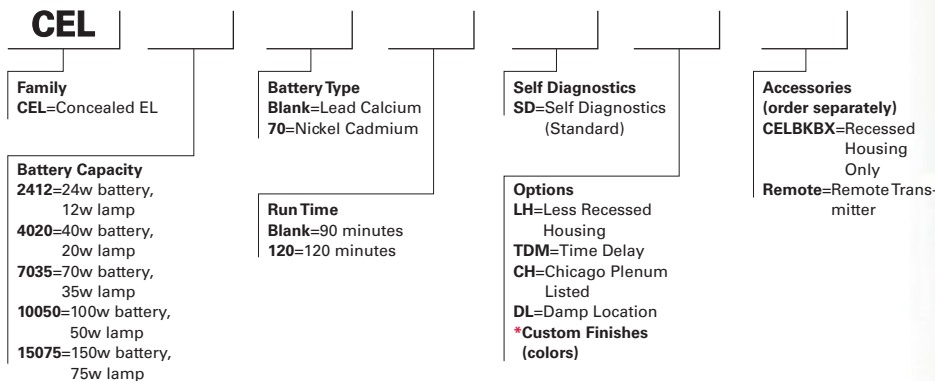

Ordering Information

SAMPLE NUMBER: CEL7035120SD

Options (Add to Part Number)

Catalog Number	Description
LH	Less Recessed Housing
TDM	Time Delay
CH	Chicago Plenum Listed
DL	Damp Location

*Custom Finishes (colors)

* Consult Factory

Accessories (Order Separately)

Catalog Number	Description
CELBK BX	Recessed Housing only
Remote	Remote Transmitter

SURE-LITES