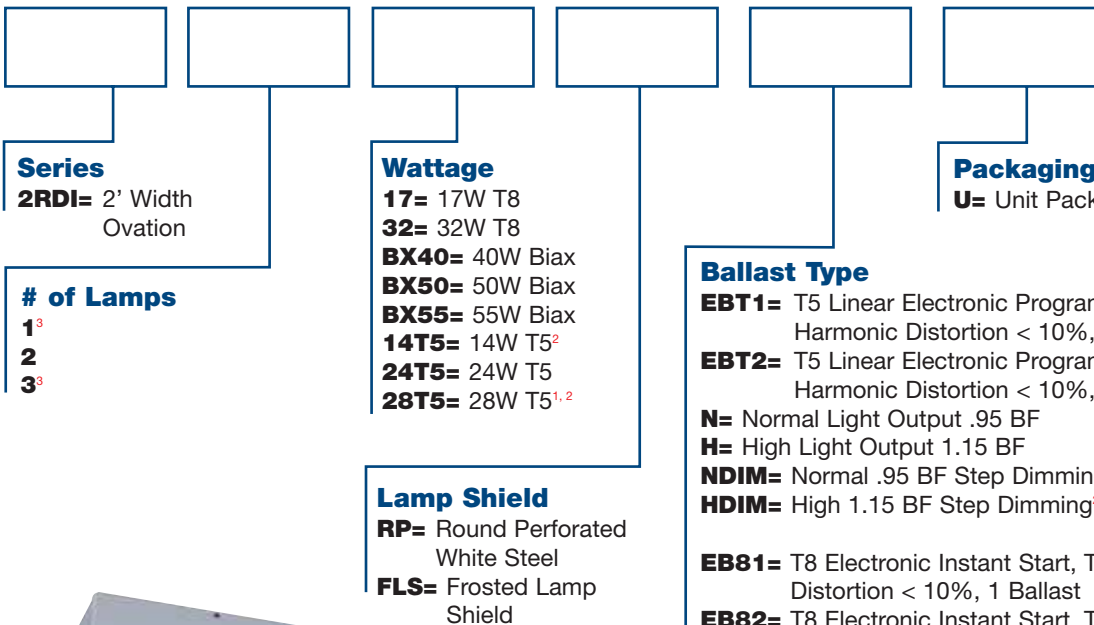

X = Product Ordered
X = Manufacture
X = Ship

Quick Ship
Made To Order

CALENDAR

SUN	MON	TUE	WED	THU	FRI	SAT
	X	X	X	X	X	

Ovation Quick Ship Logic

Sample Number: 2RDI-232RP-UNV-EB81-U

¹ Wattage available with .95 BF Step Dimming.
² Wattage available with 1.15 Step Dimming.
³ Step Dimming not available.