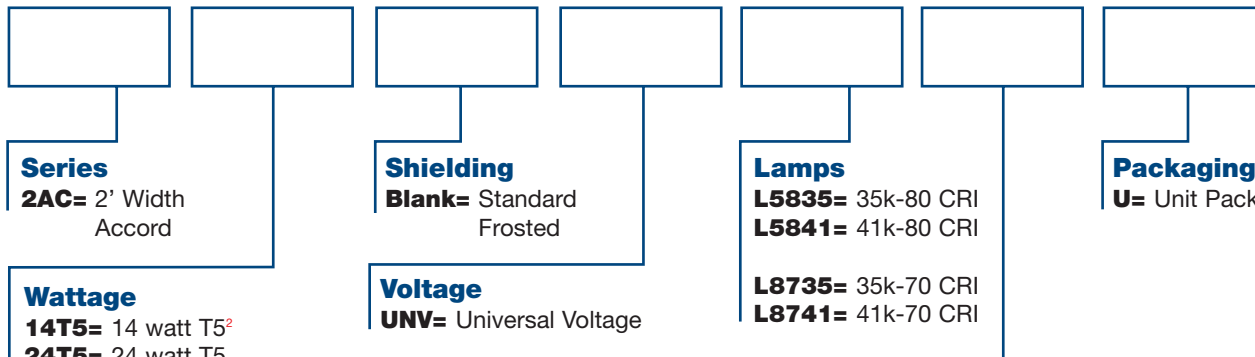

Ovation

Accord

Accord Quick Ship Logic

Sample Number: 2AC-228T5-FR-UNV-L5841-EBT1-U

¹ Wattage available with .95 BF Step Dimming.

² Wattage available with 1.15 Step Dimming.

Ballast Type

- EBT1=** T5 Linear Electronic Program Rapid Start Total Harmonic Distortion < 10%, 1 Ballast
- EBT2=** T5 Linear Electronic Program Rapid Start Total Harmonic Distortion < 10%, 2 Ballasts
- N=** Normal Light Output .95 BF
- H=** High Light Output 1.15 BF
- NDIM=** Normal .95 BF Step Dimming¹
- HDIM=** High 1.15 BF Step Dimming²
- EB81=** T8 Electronic Instant Start, Total Harmonic Distortion < 10%, 1 Ballast
- EB82=** T8 Electronic Instant Start, Total Harmonic Distortion < 10%, 2 Ballasts
- ER81=** T8 Electronic Program Rapid Start, Total Harmonic Distortion < 10%, 1 Ballast
- ER82=** T8 Electronic Program Rapid Start, Total Harmonic Distortion < 10%, 2 Ballasts
- EB81/Plus=** T8 Electronic Instant Start, High Ballast Factor >1.13, Total Harmonic Distortion < 20%, 1 Ballast
- EB82/Plus=** T8 Electronic Instant Start, High Ballast Factor >1.13, Total Harmonic Distortion < 20%, 2 Ballasts