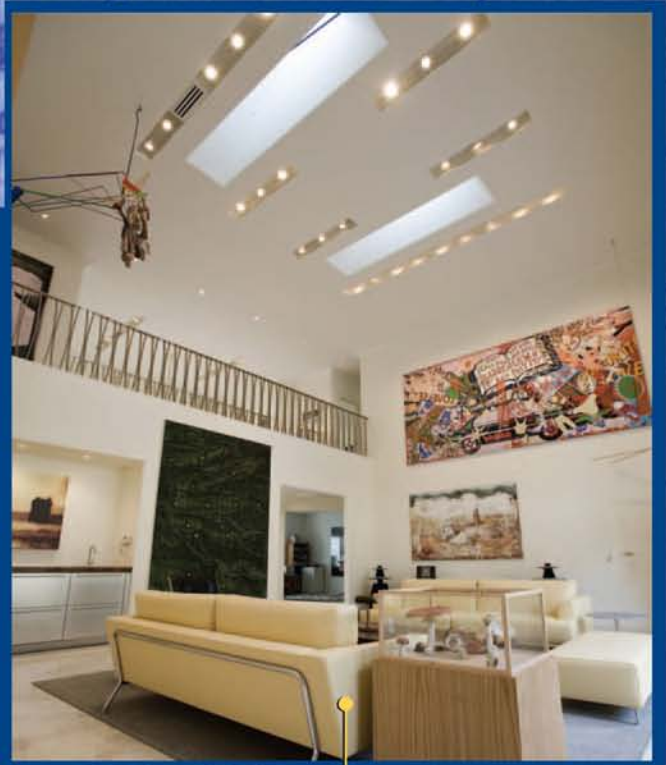

Metalux *Residential*

Our decorative circline fixtures offer a stylish lighting solution for any room in the house. We combined functionality/technology with the latest in home decor trends. From Mission, Traditional to Contemporary styles, we have the right look, finish and design.

Shaper

This beautiful high-end master bath features the newly introduced line, Farallon by Shaper. The 329, "Silk" pendant luminaire is slumped architectural plate glass with 2" square, hand-applied, copper leaf and satin nickel decorative accents.

HALO

Halo H3 – new shapes, styles and finishes for every décor. 3" ultra-compact trims in five finishes offer powerful lighting in a coordinated ceiling appearance.

RSA

RSA's high-end recessed products are just as much at home in residential environments as they are in retail or commercial areas. In this application, Accurus, Combolight and Continuous Channel products work together to accomplish downlighting, general illumination, task lighting and art lighting.