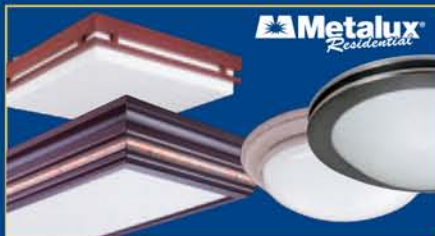

- Recessed trims offered in a wide selection of designer finishes: White, Black, Satin Nickel, Antique Copper, Tuscan Bronze.
- Recessed housings for every type of installation: shallow, slope ceiling, universal, insulated ceiling, and Air-Tite™ - including the new energy-efficient residential Energy Star / Title 24 series.
- Track adds decorative and accent lighting with a wide choice of styles, finishes and accessories including the new Art Glass Collection.
- Lamp choices include: incandescent, halogen, energy-efficient compact fluorescent, and commercial metal halide and high pressure sodium.
- Halo offers all the labor-saving, installation-friendly features that customers naturally expect from Halo.