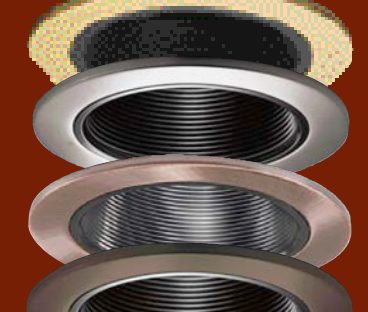

4" REFLECTOR
999SN SATIN NICKEL
999AC ANTIQUE COPPER
999TBZ TUSCAN BRONZE
H99T, H99RT, H99ICT

4" PAR16/R16 ADJUSTABLE EYEBALL - 30° TILT
998PB POLISHED BRASS
998SN SATIN NICKEL
998AC ANTIQUE COPPER
998TBZ TUSCAN BRONZE
H99T, H99RT, H99ICT

4" WALL WASH
992SN SATIN NICKEL
992AC ANTIQUE COPPER
992TBZ TUSCAN BRONZE
H99T, H99RT

4" 1-7/8" BAFFLE PINHOLE FOR LOW VOLTAGE MR16 HALOGEN LAMPS
1419SN SATIN NICKEL
1419AC ANTIQUE COPPER
1419TBZ TUSCAN BRONZE
H1499T, H1499RT, H1499IC, H1499T75

4" SLOT APERTURE FOR LOW VOLTAGE MR16 HALOGEN LAMPS
1420SN SATIN NICKEL
1420AC ANTIQUE COPPER
1420TBZ TUSCAN BRONZE
H1499T, H1499RT, H1499IC, H1499T75

4" EYEBALL - 30° TILT FOR LOW VOLTAGE MR16 HALOGEN LAMPS
1498PB POLISHED BRASS
1498BC BLACK CHROME
1498SN SATIN NICKEL
1498AC ANTIQUE COPPER
1498TBZ TUSCAN BRONZE
H1499T, H1499RT, H1499IC, H1499T75