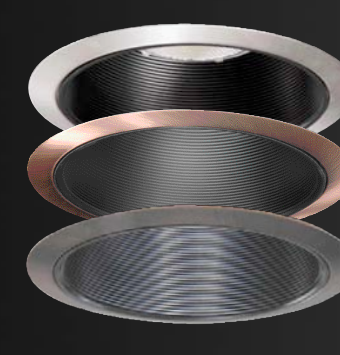

6" COILEX BAFFLE

310SN SATIN NICKEL
310AC ANTIQUE COPPER
310TBZ TUSCAN BRONZE
H7ICT, H7ICAT, H7RICT, H7RICAT, H7T, H7RT, H7UICAT, H7UICAT, H27ICT, H27ICAT, H27T, H27RT, H27RICT, H27RICAT