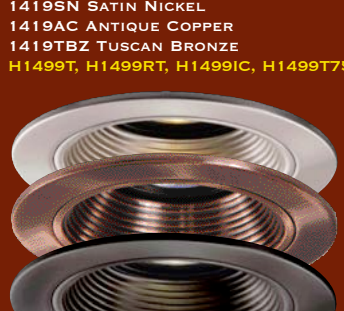

4" COILEX BAFFLE
993PB POLISHED BRASS
993SN SATIN NICKEL
993AC ANTIQUE COPPER
993TBZ TUSCAN BRONZE
H99T, H99RT, H99ICT

4" PINHOLE TRIM
990SN SATIN NICKEL
990AC ANTIQUE COPPER
990TBZ TUSCAN BRONZE
H99T, H99RT, H99ICT

4" LENSED SHOWER LIGHT
951SN SATIN NICKEL
951AC ANTIQUE COPPER
951TBZ TUSCAN BRONZE
H99T, H99RT, H99ICT

4" COILEX BAFFLE FOR LOW VOLTAGE MR16 HALOGEN LAMPS
1493PB POLISHED BRASS
1493BC BLACK CHROME
1419SN SATIN NICKEL
1419AC ANTIQUE COPPER
1419TBZ TUSCAN BRONZE
H1499T, H1499RT, H1499IC, H1499T75

4" ADJUSTABLE GIMBAL FOR LOW VOLTAGE MR16 HALOGEN LAMPS
1495SN SATIN NICKEL
1495AC ANTIQUE COPPER
1495TBZ TUSCAN BRONZE
H1499T, H1499RT, H1499IC, H1499T75

4" ADJUSTABLE SHOWER LIGHT FOR LOW VOLTAGE MR16 HALOGEN LAMPS
1951SNS SATIN NICKEL
1951ACS ANTIQUE COPPER
1951TBZS TUSCAN BRONZE
H1499T, H1499RT, H1499IC