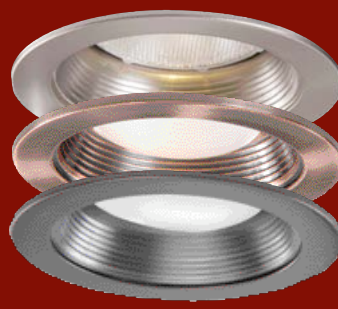

5" METAL BAFFLE SPLAY

5001AC ANTIQUE COPPER
5001SN SATIN NICKEL
5001TBZ TUSCAN BRONZE
H5ICAT, H5RICAT, H5T, H5RT

5" ADJUSTABLE PAR30 EYEBALL

5070SN SATIN NICKEL
5070AC ANTIQUE COPPER
5070TBZ TUSCAN BRONZE
H5ICAT, H5RICAT, H25ICAT, H5T, H5RT