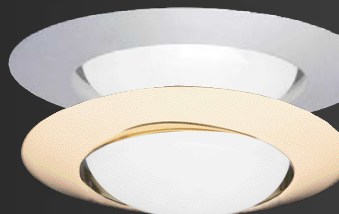

6" OPEN

401AL ALUMINUM
401PB POLISHED BRASS
H7T, H7RT, H7UICAT, H7UICAT