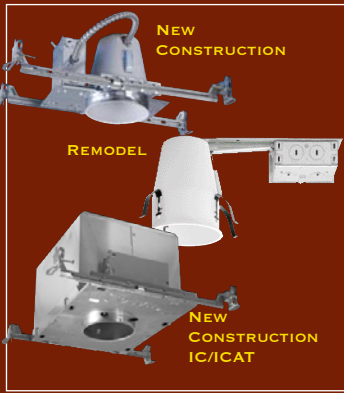

4" ADJUSTABLE PAR20
996SN SATIN NICKEL
996AC ANTIQUE COPPER
996TBZ TUSCAN BRONZE
H99T, H99RT, H99ICT

4" METAL BAFFLE
953SN SATIN NICKEL
953AC ANTIQUE COPPER
953TBZ TUSCAN BRONZE
H99T, H99RT, H99ICT

4" SPECULAR REFLECTOR FOR LOW VOLTAGE MR16 HALOGEN LAMPS
1421SN SATIN NICKEL
1421AC ANTIQUE COPPER
1421TBZ TUSCAN BRONZE
H1499T, H1499RT, H1499IC, H1499T75

4" METAL BAFFLE FOR LOW VOLTAGE MR16 HALOGEN LAMPS
1453SN SATIN NICKEL
1453AC ANTIQUE COPPER
1453TBZ TUSCAN BRONZE
H1499T, H1499RT, H1499IC, H1499T75

4" RETRACTABLE ELBOW 60° TILT FOR LOW VOLTAGE MR16 HALOGEN LAMPS
1496SN SATIN NICKEL
1496AC ANTIQUE COPPER
1496TBZ TUSCAN BRONZE
H1499T, H1499RT, H1499IC, H1499T75

4" RETRACTABLE ELBOW 60° TILT FOR LOW VOLTAGE MR16 HALOGEN LAMPS
1496SN SATIN NICKEL
1496AC ANTIQUE COPPER
1496TBZ TUSCAN BRONZE
H1499T, H1499RT, H1499IC, H1499T75