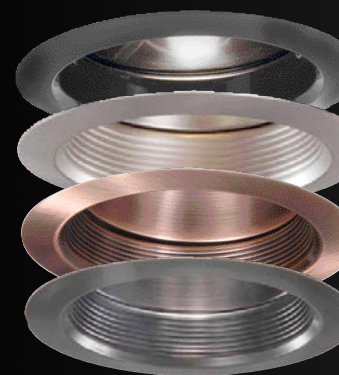

H7TNB

- 6" NEW CONSTRUCTION
- FOR SOCKET SUPPORTING TRIMS
- FOR CEILINGS WITH NO INSULATION
- 120V INCANDESCENT LAMPS

6" AIR-TITE™ SPECULAR BLACK REFLECTOR SUPER TRIM

6" AIR-TITE™ BAFFLE SUPER TRIM
30SNAT SATIN NICKEL
30ACAT ANTIQUE COPPER
30TBZAT TUSCAN BRONZE
H7ICT, H7ICAT, H7ICTNB, H7ICATNB, H7RICT, H7RICAT, H7T, H7TNB, H7RT, H7UICAT, H7UICAT