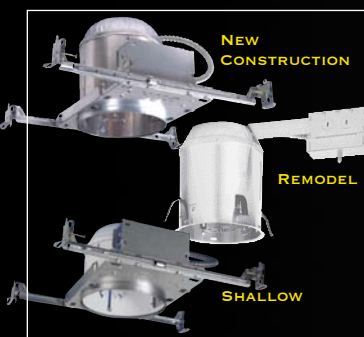

METALLIC FINISH TRIMS

Halo offers recessed lighting trims in a variety of metallic finishes to bring drama to a lighting installation. Use these trims to either complement kitchen and bath accessories or to add a decorative touch on their own. Choose from a palette of finishes ranging from the understated Satin Nickel to bold Antique Copper to lustrous Tuscan Bronze as well as gleaming Polished Brass and subtle Satin Brass.

Most of the trims shown here are also available in the such traditional finishes as white and black.

Cooper Lighting
1121 Highway 74 South
Peachtree City, Georgia 30269
770-486 4800

Canada
Cooper Lighting
5925 McLaughlin Road
Mississauga, Ontario L5R 1B8

ADV071010

5" APERTURE HOUSINGS

H5ICAT

- 5" NEW CONSTRUCTION HOUSING
- CAN BE COVERED WITH INSULATION
- HOUSING IS AIR-TITE™ TO MEET RESTRICTED AIRFLOW REQUIREMENTS
- FOR LINE VOLTAGE INCANDESCENT LAMPS.

H5RICAT

- 5" REMODEL HOUSING
- CAN BE COVERED WITH INSULATION
- CAN BE INSTALLED FROM BELOW THE CEILING
- HOUSING IS AIR-TITE™ TO MEET RESTRICTED AIRFLOW REQUIREMENTS
- FOR LINE VOLTAGE INCANDESCENT LAMPS

H5T

- 5" NEW CONSTRUCTION HOUSING
- FOR CEILINGS WITH NO INSULATION
- FOR LINE VOLTAGE INCANDESCENT LAMPS

H5RT

- 5" NEW CONSTRUCTION HOUSING
- FOR CEILINGS WITH NO INSULATION
- CAN BE INSTALLED FROM BELOW THE CEILING
- FOR LINE VOLTAGE INCANDESCENT LAMPS

H25ICAT

- 5" NEW CONSTRUCTION HOUSING
- FOR SHALLOW CEILINGS (2 X 6 JOISTS)
- CAN BE COVERED WITH INSULATION
- HOUSING IS AIR-TITE™ TO MEET RESTRICTED AIRFLOW REQUIREMENTS
- FOR LINE VOLTAGE INCANDESCENT LAMPS

5" REFLECTOR CONE

5020SN SATIN NICKEL
5020AC ANTIQUE COPPER
5020TBZ TUSCAN BRONZE
H5ICAT, H5RICAT, H5T, H5RT

5" SPLAY TRIM

5000SN SATIN NICKEL
5000AC ANTIQUE COPPER
5000TBZ TUSCAN BRONZE
H5ICAT, H5RICAT, H5T, H5RT