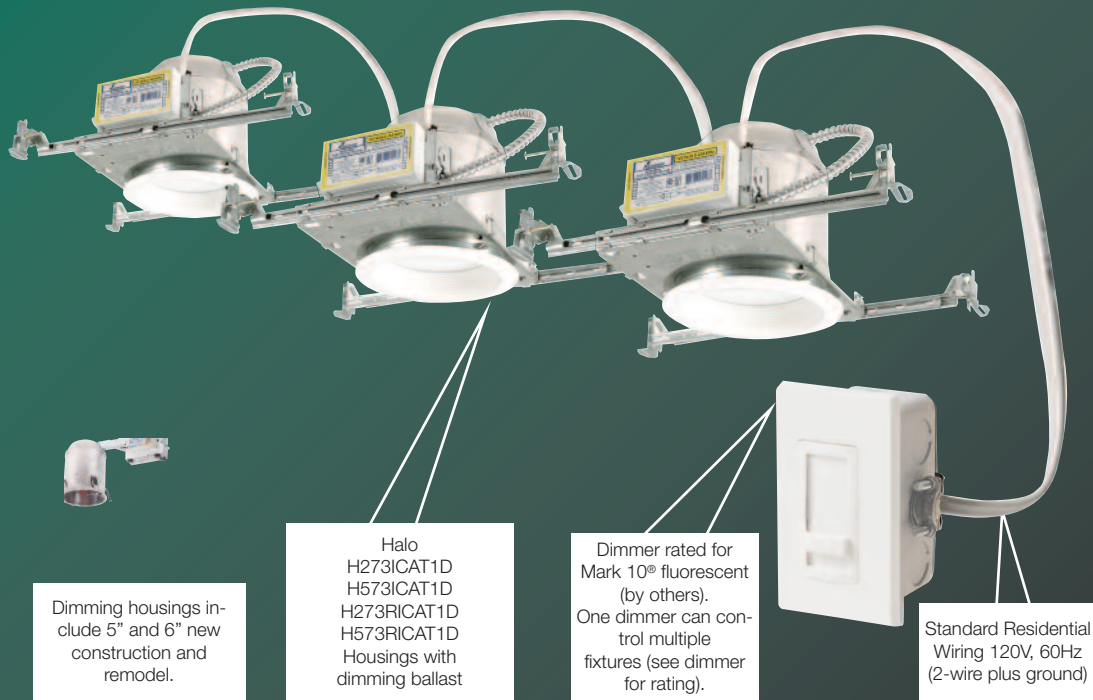

Energy Star / Title 24 Compact Fluorescent Dimming

Enjoy the Comfort of Full Range Dimming with an Energy Star Qualified, Title 24 Compliant, Compact Fluorescent Recessed Downlight

Housing Features include:

- 26W or 32W compact fluorescent lamps for 6" housings
- 26W compact fluorescent lamps for 5" housings
- Double Twin Quad Tube (DTT) or Triple Twin Tube (TTT) lamps
  (TTT lamps recommended) (check trim listings for lamp compatibility)
- 100% to 15% dimming range with recommended dimmers
- New construction and remodel housings
- Standard residential wiring (2 wire plus ground e.g. NM14/2 or NM12/2)

DIMMING MODELS

New Construction	Remodel	Aperture	Wattage/Type	Generic Lamp ID	Color Temp
H573ICAT1D	H573RICAT1D	5"	26W DTT Quad	CFQ26W/G24q	/827/830/835/841
			26W TTT Triple	CFTR26W/Gx24q	/827/830/835/841
H273ICAT1D	H273RICAT1D	6"	26W DTT Quad	CFQ26W/G24q	/827/830/835/841
			26W TTT Triple	CFTR26W/Gx24q	/827/830/835/841
			32W TTT Triple	CFTR32W/Gx24q	/827/830/835/841

Dimming housings include 5" and 6" new construction and remodel.

Halo
H273ICAT1D
H573ICAT1D
H273RICAT1D
H573RICAT1D
Housings with dimming ballast

Dimmer rated for Mark 10® fluorescent (by others).
One dimmer can control multiple fixtures (see dimmer for rating).

Standard Residential Wiring 120V, 60Hz (2-wire plus ground)

Recommended Dimmers

- For compatible Lutron fluorescent dimmers go to <http://www.lutron.com/advance> and refer to the listing for "Mark X" dimmers
- For compatible Leviton fluorescent dimmers go to <http://www.leviton.com> >Lighting Controls >Residential >Dimmers. Then browse for "Mark X" dimmers, or Call Leviton Tech Line at 1-800-824-3005 and ask for "Mark 10" wall dimmers
- For a list of other manufacturers of "Mark 10" rated fluorescent dimmers go to the Advance Mark 10 website at <http://www.advancetransformer.com/products/fluorescent-electronic.jsp?pbid=37>