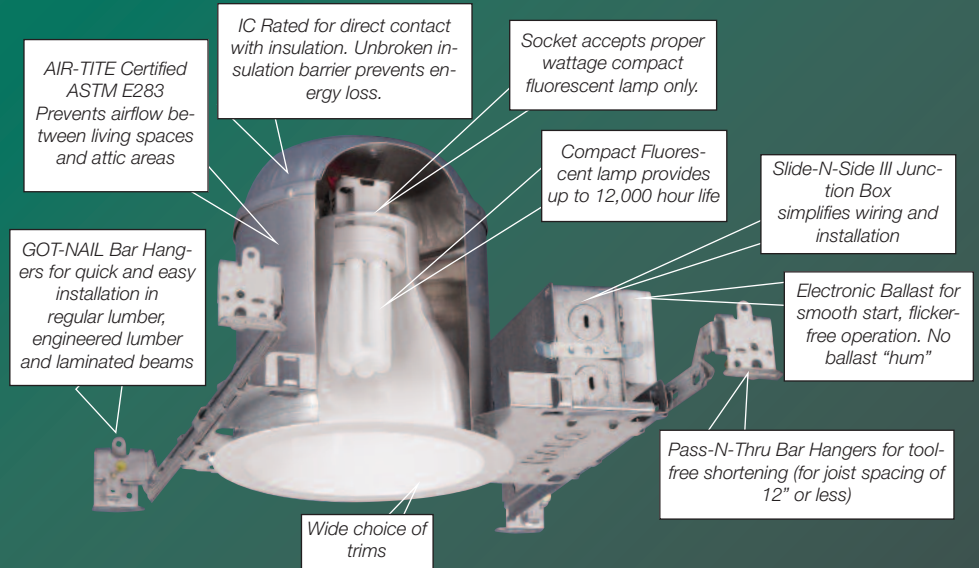

- Meets all applicable requirements of California Title 24.
- Housings are IC rated for direct contact with insulation.
- Air-Tite construction prevents airflow between attic and living areas
- All housings include an electronic compact fluorescent ballast.
- A wide choice of trims allows for the creation of different lighting effects in different areas with one basic housing.
- Installation is quick and easy with exclusive Halo GOT NAIL bar hangers, Slide-N-Side junction box and a choice of remodel housings for retrofit applications.