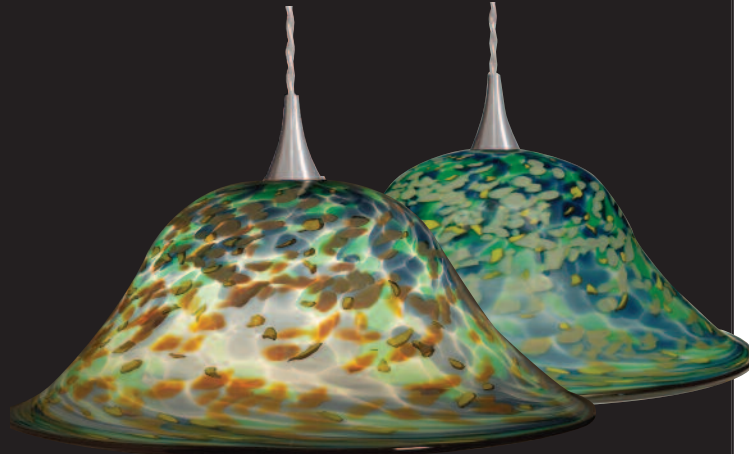

Halo Art Glass Colors

Halo Art Glass pendants offer the opportunity to add a truly unique touch to lighting in either commercial or residential spaces. Because Halo Art Glass shades are individually hand made, the color, pattern and shape will vary from piece to piece adding to their unique charm.

Halo Art Glass shades are hand crafted in the United States.

This portfolio of Art Glass shows the appearance of shades when illuminated and not illuminated.

Spumoni