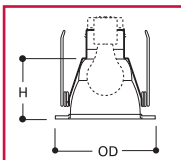

5021H Full Cone Haze Reflector

- White trim ring with Haze Reflector
- Straight sided trim ring
- Torsion springs pull trim tight to ceiling

5021 Reflector Dimensions

H=5"
(127mm)
OD=6-3/8"
(162mm)

HALO

Cooper Lighting