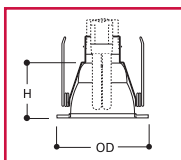

5021H Full Cone Haze Reflector

- White trim ring with Haze Reflector
- Straight sided trim ring
- Torsion springs pull trim tight to ceiling

5021 Reflector Dimensions

H=5"
(127mm)
OD=6-3/8"
(162mm)

HALO

Cooper Lighting