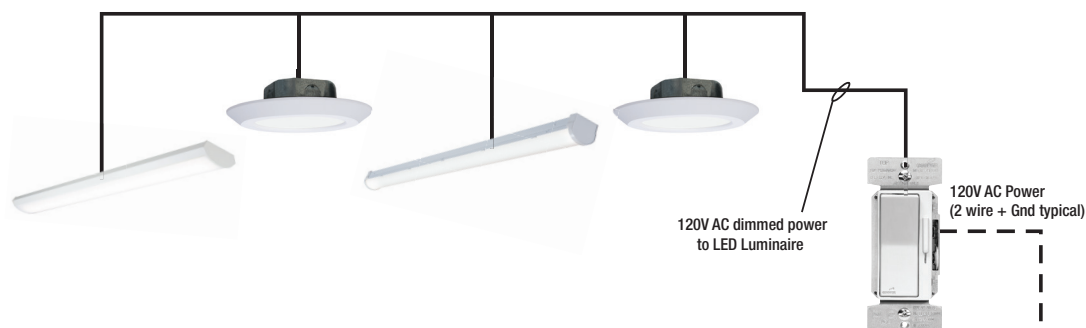

MetaluxLED - AP Striplight and Wraparound Series

Dimming Guide for Triac (Phase Cut) Dimmable Products

The SLSTP and WPLD Series

SLSTP

2SLSTP2040DD-120V
2SLSTP1040DD-120V
4SLSTP2040DD-120V
4SLSTP4040DD-120V

WPLD

4WPLD2340R
4WPLD3140R9
2WPLD2040R
2WPLD3130R9

Phase Control 120V Dimming

Figure 1

Junction Box
Installation

Eaton's AL Series dimmers offer versatile options to set the mood and reduce energy consumption. Visit www.cooperwiringdevices.com/ALSeries for more information.