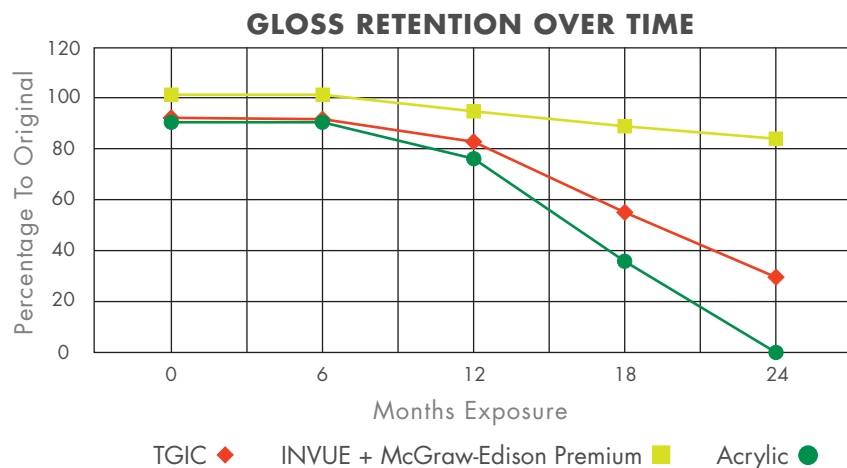

COLOR + GLOSS RETENTION OVER TIME

STANDARD OUTDOOR COLORS

Invue + McGraw-Edison

AP
Grey

BK
Black

BZ
Bronze

WH
White

DP
Dark Platinum