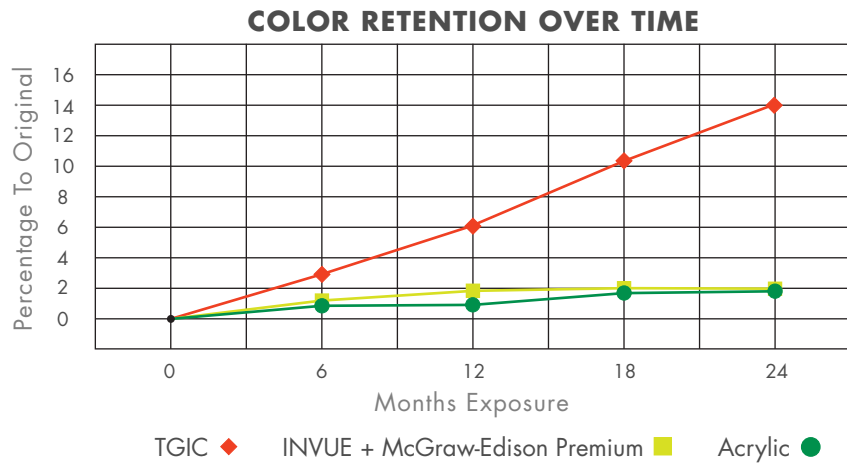

COLOR + GLOSS RETENTION OVER TIME

STANDARD OUTDOOR COLORS

Invue + McGraw-Edison

AP
Grey

BK
Black

BZ
Bronze

WH
White

DP
Dark Platinum