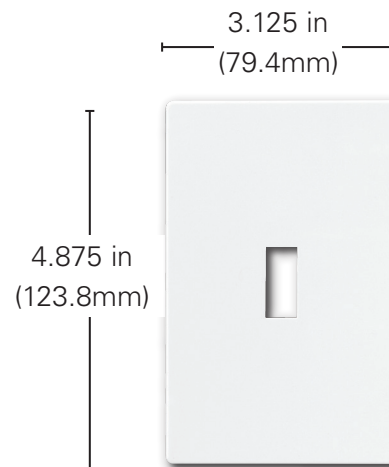

Clearly marked top edges makes mounting plate easy to orient and attach

Screwless wallplates clip easily into place with gentle pressure and no visible screws

Specifications

Construction	Polycarbonate
Environmental	Flammability: Meets UL 94 requirements; wallplates V2 rated
Operating Environment	Temperature: -40°F to 149°F (-40°C to 65°C)
Size	Decorator Opening Dimensions: 2.64" H x 1.31" W (67.1mm x 33.3mm) Toggle Opening Dimensions: 1" H x 0.5" W (25.4mm x 12.7mm)
Wallplate Dimensions	1-Gang: 4.88" H x 3.13" W (123.8mm x 79.4mm) 2-Gang: 4.88" H x 4.95" W (123.8mm x 125.4mm) 3-Gang: 4.88" H x 6.76" W (123.8mm x 171.4mm) 4-Gang: 4.88" H x 8.57" W (123.8mm x 217.5mm) 5-Gang: 4.88" H x 10.38" W (123.8mm x 263.5mm) 6-Gang: 4.88" H x 12.19" W (123.8mm x 309.5mm)

Description

Screwless wallplates appear to float freely on the surface of the wall and are designed for easy and fast installation. Mounting plate attaches to the device and the wallplate is simply pressed into place.

Installation

This system accessory will require wall mounting at the site.

Dimensions

Decorator Wallplates can be used with:

Occupancy and Vacancy sensors, GDS, GMDS, Automatic Turn-Off switches and 0-10V slide dimmers