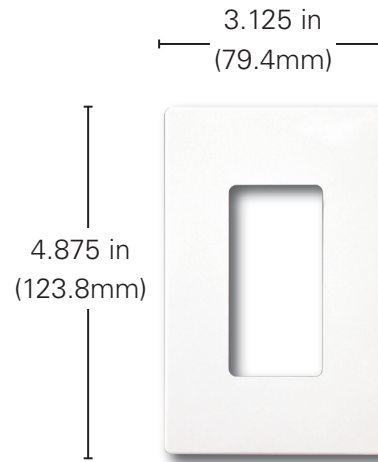

Specifications

Construction	Polycarbonate
Environmental	Flammability: Meets UL 94 requirements; wallplates V2 rated
Operating Environment	Temperature: -40°F to 149°F (-40°C to 65°C)
Size	Decorator Opening Dimensions: 2.64" H x 1.31" W (67.1mm x 33.3mm) Toggle Opening Dimensions: 1" H x 0.5" W (25.4mm x 12.7mm)
Wallplate Dimensions	1-Gang: 4.88" H x 3.13" W (123.8mm x 79.4mm) 2-Gang: 4.88" H x 4.95" W (123.8mm x 125.4mm) 3-Gang: 4.88" H x 6.76" W (123.8mm x 171.4mm) 4-Gang: 4.88" H x 8.57" W (123.8mm x 217.5mm) 5-Gang: 4.88" H x 10.38" W (123.8mm x 263.5mm) 6-Gang: 4.88" H x 12.19" W (123.8mm x 309.5mm)

Description

Screwless wallplates appear to float freely on the surface of the wall and are designed for easy and fast installation. Mounting plate attaches to the device and the wallplate is simply pressed into place.

Installation

This system accessory will require wall mounting at the site.

Dimensions

Decorator Wallplates can be used with:

Occupancy and Vacancy sensors, GDS, GMDS, Automatic Turn-Off switches and 0-10V slide dimmers