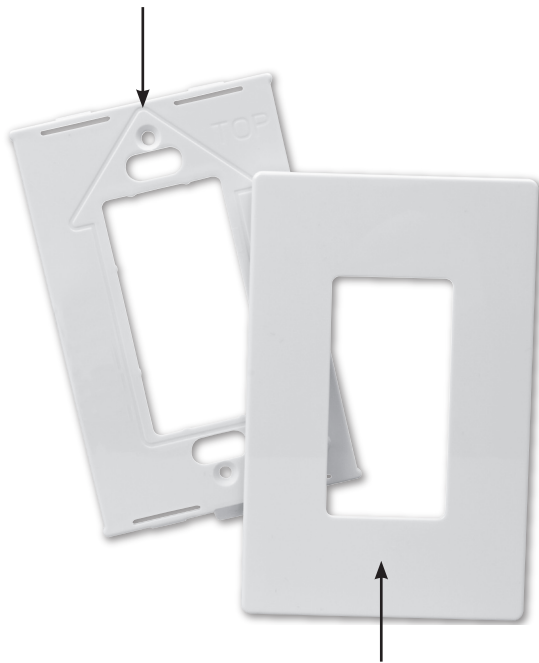

Screwless wallplates

Catalog#	Prepared by
Project	Date
Comments	Type

Overview

The screwless wallplate is a system accessory for Greengate wall box devices. The wallplate fits a standard decorator opening or toggle opening and provides a contemporary, sleek design.

Features

- Screwless Wallplates clip easily into place with gentle pressure
- Virtually unbreakable polycarbonate construction
- Mid-sized to cover wall imperfections and large wallboard openings
- Available in multi-gang configurations
- Available in a variety of colors
- Meets flammability requirements per UL 94, V2 rated

Clearly marked top edges makes mounting plate easy to orient and attach

Screwless wallplates clip easily into place with gentle pressure and no visible screws

Specifications

Construction	Polycarbonate
Environmental	Flammability: Meets UL 94 requirements; wallplates V2 rated
Operating Environment	Temperature: -40°F to 149°F (-40°C to 65°C)
Size	Decorator Opening Dimensions: 2.64" H x 1.31" W (67.1mm x 33.3mm) Toggle Opening Dimensions: 1" H x 0.5" W (25.4mm x 12.7mm)
Wallplate Dimensions	1-Gang: 4.88" H x 3.13" W (123.8mm x 79.4mm) 2-Gang: 4.88" H x 4.95" W (123.8mm x 125.4mm) 3-Gang: 4.88" H x 6.76" W (123.8mm x 171.4mm) 4-Gang: 4.88" H x 8.57" W (123.8mm x 217.5mm) 5-Gang: 4.88" H x 10.38" W (123.8mm x 263.5mm) 6-Gang: 4.88" H x 12.19" W (123.8mm x 309.5mm)

Description

Screwless wallplates appear to float freely on the surface of the wall and are designed for easy and fast installation. Mounting plate attaches to the device and the wallplate is simply pressed into place.