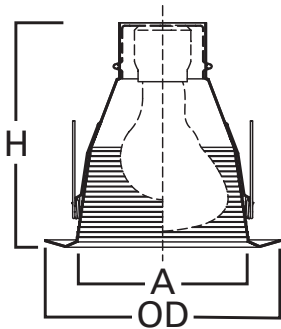

E26 5" Trim Series

DESCRIPTION

Full cone baffle trim with self-flange in the 5" trim family for use in recessed downlighting. Compatible for use in Halo and other housings.

Catalog #		Type
Project		
Comments		Date
Prepared by		

SPECIFICATION FEATURES

- Full cone metal baffle
- Torsion spring retention
- Socket supporting
- Self-flanged trim ring sized to hide gaps caused by construction tolerances

Dimensions:

A: 4-3/4" [121mm]
 H: 6-5/16" [160mm]
 OD: 6-5/8" [168mm]