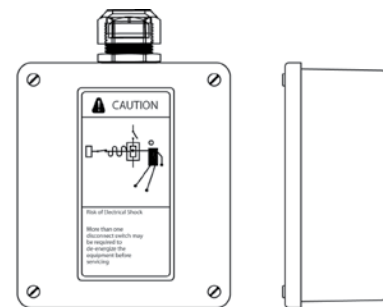

Features:

- Rated 600VDC continuous duty
- Constructed in accordance with UL 1741 standards and provides spacious wiring room for quick easy wire termination
- Factory installed multi-hole solar cord grip provides dependable secure wire termination to enclosure and saves field installation – eliminating the need for enclosure drilling – saving time & labor
- Fiberglass enclosures with captive stainless steel screws and formed-in-place polyurethane seamless gasket provided as standard
- Available in N3R sheet steel enclosures – consult factory
- Light weight design offers easy mounting capabilities. Optional mounting feet are available for increased customer flexibility
- Rated for continuous operation at 60°C

Rated for continuous operation at 60°C!

Certifications and Compliances:

- cETLus 1741 Listed
- cETLus Listed to CSA Standard C22.2 No. 31 & No. 107.1
- NEMA 4X

Materials and Finishes:

- Hot compression molded fiberglass reinforced thermoset polyester
- Non-Conductive, impact resistant, UV resistant, flame retardant
- Poured Polyurethane seamless gasket provides water-tight, dust-tight environmental seal
- Stainless steel used on all external hardware