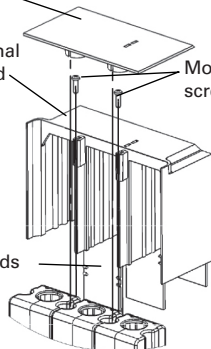

EAT•N**BUSSMANN**
SERIES**Compact
Circuit
Protector (CCP)
Accessory****For
400 A and
600 A Frame
and three
ganged
400 A
CUBEFuse
holders
(TCFH_N)****Eaton**
Bussmann Division
St. Louis, MO 63178
Eaton.com/bussmannseriesMade in USA
PUB10703
3A3767 Rev A**3-Pole Terminal Shroud**
Catalog No. CCP2-TS6-3
Quantity - 1
File: E64983**Package contents:**

- (1) terminal shroud
- (1) top cover
- (3) shields
- (2) mounting screws

Top cover (use with
wire seal only)Terminal
shroudMounting
screws

Shields

**Installation instructions for 3-pole switches and three ganged CUBEFuse holders:**

- Mount shroud and shields with mounting screws, as shown.

051712705011