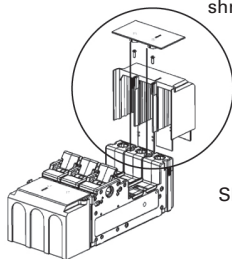

EAT•N**BUSSMANN**
SERIES**Compact
Circuit
Protector (CCP)
Accessory****For
400 A and
600 A Frame
and three
ganged
400 A
CUBEFuse
holders
(TCFH_N)****Eaton**
Bussmann Division
St. Louis, MO 63178
Eaton.com/bussmannseriesMade in USA
PUB10703
3A3767 Rev A**3-Pole Terminal Shroud**
Catalog No. CCP2-TS6-3
Quantity - 1
File: E64983**Package contents:**

- (1) terminal shroud
- (1) top cover
- (3) shields
- (2) mounting screws

Top cover (use with
wire seal only)Terminal
shroudMounting
screws

Shields

**Installation instructions for 3-pole switches and three ganged CUBEFuse holders:**

- Mount shroud and shields with mounting screws, as shown.

051712705011