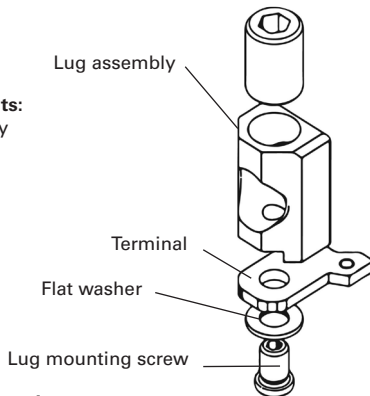

**EAT•N****BUSSMANN**  
SERIES**Compact  
Circuit  
Protector (CCP)  
Accessory****For  
200 A Frame  
and  
200/225 A  
CUBEFuse  
holders  
(TCFH\_N)****Eaton**  
Bussmann Division  
St. Louis, MO 63178  
Eaton.com/bussmannseriesMade in Dominican  
Republic  
PUB10693  
3A3759 Rev C**Aluminum Lug Assembly**  
**Catalog No. CCP2-L2-1A**  
**Quantity - 1**  
**File: E64983****Package contents:**  
(1) lug assembly  
(1) screw  
(1) washer**Installation instructions:**

- Position lug on top of terminal as shown.
- Attach mounting screw and flat washer to lug and tighten to 13.5 N•m (120 lb-in).

**Cu/AL wire range**

#4-350 kcmil      250 lbs-in

25-185 mm<sup>2</sup>      28.2 N•m