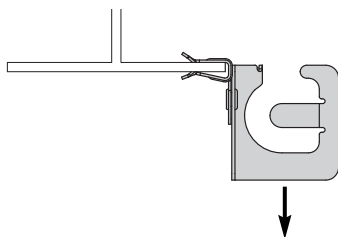

MC/AC Cable Carrier to Beam Fastener

BRC5-2-E24

- Secures and supports MC/AC cables as required by the NEC.
- Effectively organizes cables and eliminates derating issues.
- BRC5-1 secures up to four (4) runs of .430 to .560 diameter cable.
- BRC5-2 secures up to nine (9) runs of .430 to .560 diameter cable.
- BRC5-3 secures up to seven (7) runs of .560 to .690 diameter cable.
- Load Capacity: 50 lbs.

UPC/Part Number	Catalog Number	Flange Thickness	Box Qty.
78205144093	BRC51-E12	3/32" - 9/64"	25
78205144096	BRC51-E24	1/8" - 1/4"	25
78205144099	BRC51-E58	5/16" - 1/2"	25
78205144102	BRC51-E912	9/16" - 3/4"	25
78205144094	BRC52-E12	3/32" - 9/64"	25
78205144097	BRC52-E24	1/8" - 1/4"	25
78205144100	BRC52-E58	5/16" - 1/2"	25
78205144103	BRC52-E912	9/16" - 3/4"	25
78205144095	BRC53-E12	3/32" - 9/64"	25
78205144098	BRC53-E24	1/8" - 1/4"	25
78205144101	BRC53-E58	5/16" - 1/2"	25
78205144104	BRC53-E912	9/16" - 3/4"	25