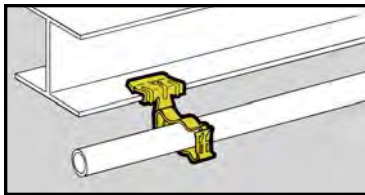

- Quickly attaches conduit to beams.
- Fasteners will rotate 360°.
- Simply installed with a hammer.

Push-Type Conduit To Beam Fasteners

UPC/Part Number	Catalog Number	Conduit Size	Flange Thickness	Box Qty.
78101119275	BP-8-E-2-4	1/2" EMT	1/8" - 1/4"	100
78101119280	BP-8-E-5-8	1/2" EMT	5/16" - 1/2"	100
78101119285	BP-8-E-9-12	1/2" EMT	9/16" - 3/4"	100
78101119375	BP-12-E-2-4	1/2" EMT 1/2" IMC, Rigid	1/8" - 1/4"	100
78101119380	BP-12-E-5-8	1/2" EMT 1/2" IMC, Rigid	5/16" - 1/2"	100
78101119385	BP-12-E-9-12	1/2" EMT 1/2" IMC, Rigid	9/16" - 3/4"	100
78101119465	BP-16-E-2-4	1" EMT 3/4" IMC, Rigid	1/8" - 1/4"	100
78101119470	BP-16-E-5-8	1" EMT 3/4" IMC, Rigid	5/16" - 1/2"	100
78101119475	BP-16-E-9-12	1" EMT 3/4" IMC, Rigid	9/16" - 3/4"	100

**Ultimate
Static Load
Capacity**

*Read safety/installation instruction sheets in packages before use.
These products are designed for positioning only. No load rating.*

- Unique Guide-Rite fastener provides for fast and easy installation.
- Fasteners will rotate 360°.
- Simply installed with a hammer and pliers.