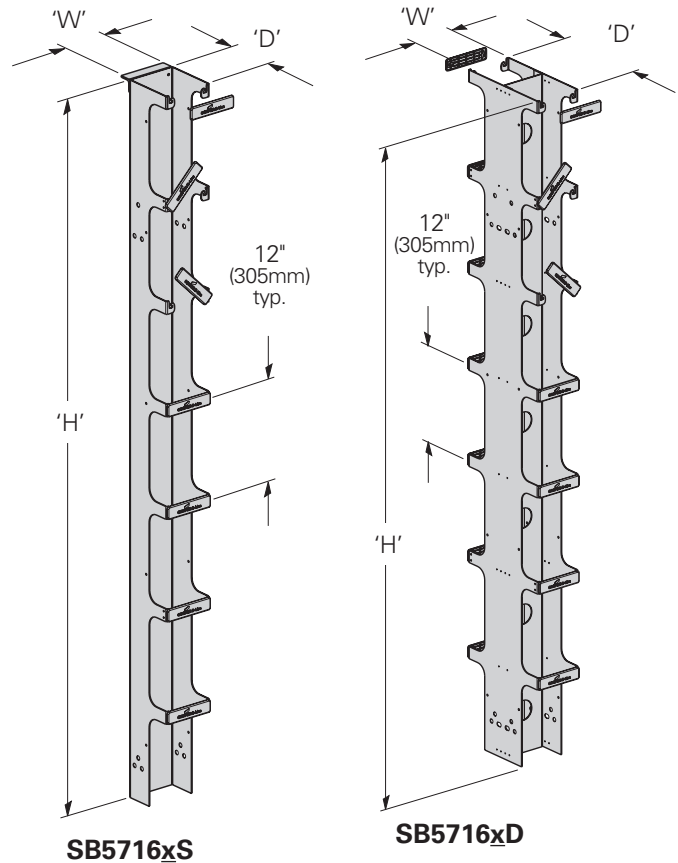

Cable Managers

RCM+ System

Rack Mounted Vertical Cabling Section Dual Hinging Removable Plastic Gate Style

- Use to provide vertical cable management between equipment racks
- Available in both single and double sided
- Convenient dual hinging, removable gates are designed for quick and easy cable installation
- Packages assembled in protective carton suitable for parcel shipment
- Fits 3" (76mm) or 6" (152mm) upright web equipment racks
- Includes: 1/2"-13 mounting hardware
- Material: Aluminum
- Finish ____: Aluminum - brushed (AL)
Flat black powder coat (FB)
Telco gray powder coat (TG)

Accessory Part Number	Type of Kit
SB571BUSHINGKIT	Bushing Kit
SB571GROMMETKIT	Grommet Kit

Part Number	Height 'H'		Depth 'D'		Width 'W'		Weight	
	In.	(mm)	In.	(mm)	In.	(mm)	Lbs.	(kg)
SB57163S084__	84"	(2133)	6 ³ / ₈ "	(162)	3 ⁵ / ₈ "	(92)	8.0	(3.6)
SB57163D084__	84"	(2133)	12 ³ / ₄ "	(324)	3 ⁵ / ₈ "	(92)	24.1	(10.9)
SB57166S084__	84"	(2133)	6 ³ / ₈ "	(162)	6"	(152)	10.6	(4.8)
SB57166D084__	84"	(2133)	12 ³ / ₄ "	(324)	6"	(152)	25.0	(11.3)
SB57163S096__	96"	(2438)	6 ³ / ₈ "	(162)	3 ⁵ / ₈ "	(92)	9.6	(4.3)
SB57163D096__	96"	(2438)	12 ³ / ₄ "	(324)	3 ⁵ / ₈ "	(92)	26.5	(12.0)
SB57166S096__	96"	(2438)	6 ³ / ₈ "	(162)	6"	(152)	12.1	(5.5)
SB57166D096__	96"	(2438)	12 ³ / ₄ "	(324)	6"	(152)	28.6	(13.0)
SB57163S108__	108"	(2743)	6 ³ / ₈ "	(162)	3 ⁵ / ₈ "	(92)	19.0	(8.6)
SB57163D108__	108"	(2743)	12 ³ / ₄ "	(324)	3 ⁵ / ₈ "	(92)	32.0	(14.5)
SB57166S108__	108"	(2743)	6 ³ / ₈ "	(162)	6"	(152)	21.0	(9.5)
SB57166D108__	108"	(2743)	12 ³ / ₄ "	(324)	6"	(152)	36.0	(16.3)