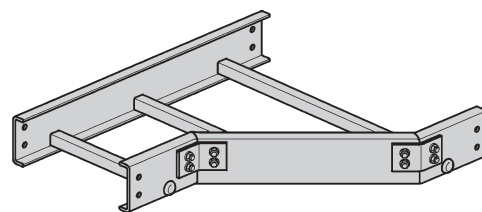

Reducers (LR) (SR) (RR)

One pair of splice plates with SS6 hardware included.

Left Reducer

Straight Reducer

Right Reducer

3" Fittings

(Only available in W₁ widths of 9", 12", 18" & 24")

4", 6" & 8" Fittings