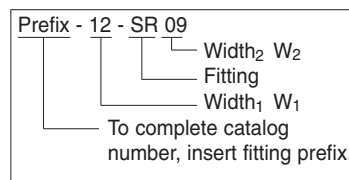

4", 6" & 8" Fittings

(Available in all W₁ widths shown in chart)

Reducers are all of mitered construction.

(Prefix) See page 330 for catalog number prefix.
Dimensions for reference only, when critical contact factory.

Tray Width				Left Hand Reducer				Straight Reducer				Right Hand Reducer			
W₁		W₂		Catalog No.		A		Catalog No.		A		Catalog No.		A	
in.	mm	in.	mm			in.	mm	in.	mm			in.	mm		
9	228	6	152	(Prefix)-09-LR06	17½	444	(Prefix)-09-SR06	16	406	(Prefix)-09-RR06	17½	444			
12	305	6	152	(Prefix)-12-LR06	20½	521	(Prefix)-12-SR06	17½	444	(Prefix)-12-RR06	20½	521			
		9	228	(Prefix)-12-LR09	17½	444	(Prefix)-12-SR09	16	406	(Prefix)-12-RR09	17½	444			
18	457	6	152	(Prefix)-18-LR06	26½	673	(Prefix)-18-SR06	20½	521	(Prefix)-18-RR06	26½	673			
		9	228	(Prefix)-18-LR09	23½	597	(Prefix)-18-SR09	19	482	(Prefix)-18-RR09	23½	597			
		12	305	(Prefix)-18-LR12	20½	521	(Prefix)-18-SR12	17½	444	(Prefix)-18-RR12	20½	521			
24	609	6	152	(Prefix)-24-LR06	32½	825	(Prefix)-24-SR06	23½	597	(Prefix)-24-RR06	32½	825			
		9	228	(Prefix)-24-LR09	29½	749	(Prefix)-24-SR09	22	559	(Prefix)-24-RR09	29½	749			
		12	305	(Prefix)-24-LR12	26½	673	(Prefix)-24-SR12	20½	521	(Prefix)-24-RR12	26½	673			
		18	457	(Prefix)-24-LR18	20½	521	(Prefix)-24-SR18	17½	444	(Prefix)-24-RR18	20½	521			
30	762	6	152	(Prefix)-30-LR06	38½	978	(Prefix)-30-SR06	26½	673	(Prefix)-30-RR06	38½	978			
		9	228	(Prefix)-30-LR09	35½	902	(Prefix)-30-SR09	25	635	(Prefix)-30-RR09	35½	902			
		12	305	(Prefix)-30-LR12	32½	825	(Prefix)-30-SR12	23½	597	(Prefix)-30-RR12	32½	825			
		18	457	(Prefix)-30-LR18	26½	673	(Prefix)-30-SR18	20½	521	(Prefix)-30-RR18	26½	673			
		24	609	(Prefix)-30-LR24	20½	521	(Prefix)-30-SR24	17½	444	(Prefix)-30-RR24	20½	521			
36	914	6	152	(Prefix)-36-LR06	44½	1130	(Prefix)-36-SR06	29½	749	(Prefix)-36-RR06	44½	1130			
		9	228	(Prefix)-36-LR09	41½	1054	(Prefix)-36-SR09	28	711	(Prefix)-36-RR09	41½	1054			
		12	305	(Prefix)-36-LR12	38½	978	(Prefix)-36-SR12	26½	673	(Prefix)-36-RR12	38½	978			
		18	457	(Prefix)-36-LR18	32½	825	(Prefix)-36-SR18	23½	597	(Prefix)-36-RR18	32½	825			
		24	609	(Prefix)-36-LR24	26½	673	(Prefix)-36-SR24	20½	521	(Prefix)-36-RR24	26½	673			
		30	762	(Prefix)-36-LR30	20½	521	(Prefix)-36-SR30	17½	444	(Prefix)-36-RR30	20½	521