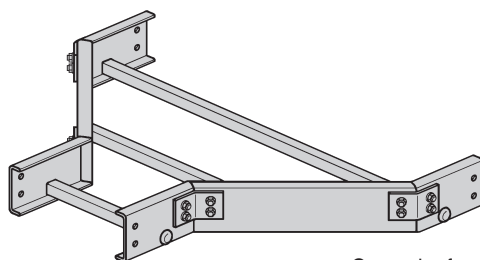

Reducers (LR) (SR) (RR)

One pair of splice plates with SS6 hardware included.

Left Reducer

Straight Reducer

Right Reducer

3" Fittings

(Only available in W₁ widths of 9", 12", 18" & 24")

4", 6" & 8" Fittings