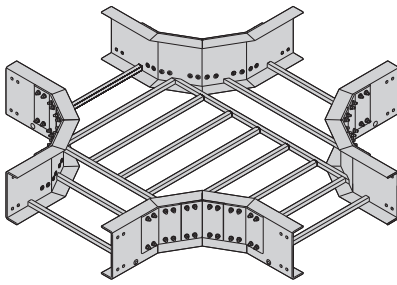

Horizontal Cross (HX)

Three pair of splice plates with SS6 hardware included.

Mitered Cross

(Prefix) See page 330 for catalog number prefix.
Dimensions for reference only, when critical contact factory.

For 3" Fittings

(Tray Widths - 6" thru 24" • Radius 12" only)
Polyester, Vinyl Ester, Zero Halogen/Dis-Stat
All are mitered

For 4" Fittings

(Tray Widths - 6" thru 36"
Radius 12", 24" & 36")
Polyester, Vinyl Ester, Zero Halogen/Dis-Stat
All radius are mitered

For 6" Fittings

(Tray Widths - 6" thru 36"
Radius 12", 24" & 36")
Polyester, Vinyl Ester, Zero Halogen/Dis-Stat
All radius are mitered

For 8" Fittings

(Tray Widths - 6" thru 36"
Radius 12", 24" & 36")
Polyester, Vinyl Ester, Zero Halogen/Dis-Stat
All radius are mitered