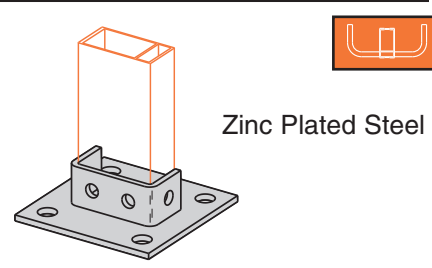

Aluminum

"U" Bracket

Cat. No.
● CAB-U10

Aluminum

"U" Bracket

Cat. No.
● CAB-U20

Zinc Plated Steel

"U" Bracket

Cat. No.
● B594

Zinc Plated Steel

Post Base

Cat. No.
● B281ASQ

● Green = Fastest shipped items ● Black = Normal lead-time items ● Red = Normally long lead-time items