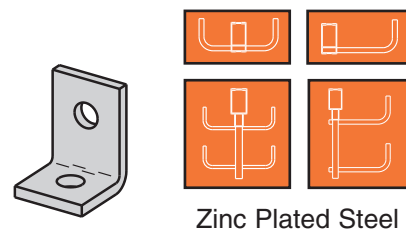

Zinc Plated Steel

Square Washer

Cat. No.
● B202

Zinc Plated Steel

"U" Washer

Cat. No.
● B450

Zinc Plated Steel

90° Angle Fitting

Cat. No.
● B101

Zinc Plated Steel

Wall Bracket

Cat. No.
● B370

Aluminum

"Z" Bracket

Cat. No.
● B110AL

Aluminum

"Z" Bracket

Cat. No.
● CAB-U25

Zinc Plated Steel

"U" Bracket

Cat. No.
● B107

Zinc Plated Steel

"U" Bracket

Cat. No.
● B107-22A