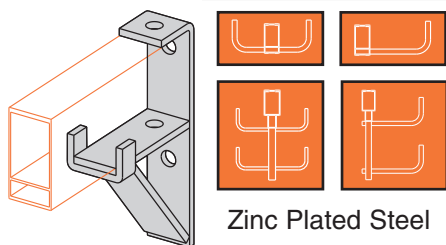

Zinc Plated Steel

Square Washer

Cat. No.
● B202

Zinc Plated Steel

"U" Washer

Cat. No.
● B450

Zinc Plated Steel

90° Angle Fitting

Cat. No.
● B101

Zinc Plated Steel

Wall Bracket

Cat. No.
● B370

Aluminum

"Z" Bracket

Cat. No.
● B110AL

Aluminum