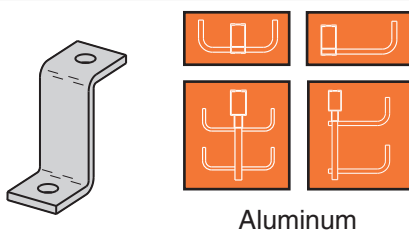

Zinc Plated Steel

Square Washer

Cat. No.
● B202

Zinc Plated Steel

"U" Washer

Cat. No.
● B450

Zinc Plated Steel

90° Angle Fitting

Cat. No.
● B101

Zinc Plated Steel

Wall Bracket

Cat. No.
● B370

Aluminum

"Z" Bracket

Cat. No.
● B110AL

Aluminum