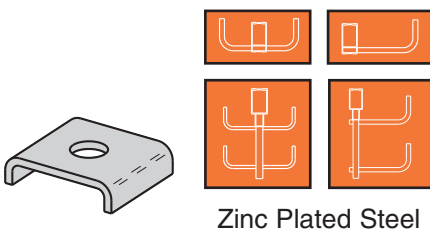

Zinc Plated Steel

Square Washer

Cat. No.
● B202

Zinc Plated Steel

"U" Washer

Cat. No.
● B450

Zinc Plated Steel

90° Angle Fitting

Cat. No.
● B101

Zinc Plated Steel

Wall Bracket

Cat. No.
● B370

Aluminum

"Z" Bracket

Cat. No.
● B110AL

Aluminum

"Z" Bracket

Cat. No.
● CAB-U25

Zinc Plated Steel

"U" Bracket

Cat. No.
● B107

Zinc Plated Steel

"U" Bracket

Cat. No.
● B107-22A