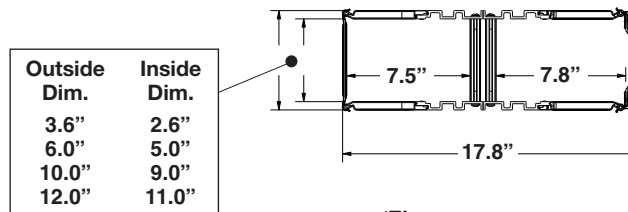

Top View

U.S. Patent 7,362,941
Other Patents Pending

SB86486D084

Continued on page 89.

RCM+ Rack Mounted Vertical Cable Manager cont. Double Sided Dual Density Plastic Gate Style

Catalog Number	Fits Rack Height of		'A'		'B'		'C'		'D'		'E'		Weight Each	
	In.	(mm)	In.	(mm)	In.	(mm)	In.	(mm)	In.	(mm)	In.	(mm)	Lbs.	(kg)
3⁵/₈" (92mm) Wide x 17³/₄" (454mm) Deep														
SB86483D066__	66"	(1676)	60 ³ / ₈ "	(1533)	62 ⁷ / ₈ "	(1597)	2 ¹ / ₄ "	(57.2)	3"	(76.2)	7 ⁸ / ₈ "	(22.2)	34.9	(15.8)
SB86483D072__	72"	(1829)	67 ³ / ₈ "	(1711)	69 ⁷ / ₈ "	(1775)	1 ³ / ₈ "	(34.9)	2"	(50.8)	3 ⁴ / ₄ "	(19.0)	38.6	(17.5)
SB86483D078__	78"	(1981)	72 ⁵ / ₈ "	(1845)	76 ⁷ / ₈ "	(1952)	1 ² / ₂ "	(12.7)	2 ³ / ₄ "	(69.9)	5 ⁸ / ₈ "	(15.9)	41.5	(18.8)
SB86483D084__	84"	(2133)	79 ⁵ / ₈ "	(2022)	80 ³ / ₈ "	(2041)	3 ¹ / ₈ "	(79.4)	1 ³ / ₄ "	(44.5)	1 ² / ₂ "	(12.7)	44.7	(20.3)
SB86483D090__	90"	(2286)	84 ⁷ / ₈ "	(2156)	87 ³ / ₈ "	(2219)	2 ¹ / ₄ "	(57.2)	2 ¹ / ₂ "	(63.5)	3 ⁸ / ₈ "	(9.5)	47.5	(21.5)
SB86483D096__	96"	(2438)	90 ¹ / ₈ "	(2289)	94 ³ / ₈ "	(2397)	1 ³ / ₈ "	(34.9)	3 ¹ / ₄ "	(82.6)	1 ⁴ / ₄ "	(6.3)	50.5	(22.9)
SB86483D108__	108"	(2743)	102 ³ / ₈ "	(2600)	104 ⁷ / ₈ "	(2664)	2 ¹ / ₄ "	(57.2)	3"	(76.2)	7 ⁸ / ₈ "	(22.2)	56.6	(25.5)
6" (152mm) Wide x 17³/₄" (454mm) Deep														
SB86486D066__	66"	(1676)	60 ³ / ₈ "	(1533)	62 ⁷ / ₈ "	(1597)	2 ¹ / ₄ "	(57.2)	3"	(76.2)	7 ⁸ / ₈ "	(22.2)	35.9	(16.3)
SB86486D072__	72"	(1829)	67 ³ / ₈ "	(1711)	69 ⁷ / ₈ "	(1775)	1 ³ / ₈ "	(34.9)	2"	(50.8)	3 ⁴ / ₄ "	(19.0)	39.6	(18.0)
SB86486D078__	78"	(1981)	72 ⁵ / ₈ "	(1845)	76 ⁷ / ₈ "	(1952)	1 ² / ₂ "	(12.7)	2 ³ / ₄ "	(69.9)	5 ⁸ / ₈ "	(15.9)	42.6	(19.3)
SB86486D084__	84"	(2133)	79 ⁵ / ₈ "	(2022)	80 ³ / ₈ "	(2041)	3 ¹ / ₈ "	(79.4)	1 ³ / ₄ "	(44.5)	1 ² / ₂ "	(12.7)	45.8	(20.8)
SB86486D090__	90"	(2286)	84 ⁷ / ₈ "	(2156)	87 ³ / ₈ "	(2219)	2 ¹ / ₄ "	(57.2)	2 ¹ / ₂ "	(63.5)	3 ⁸ / ₈ "	(9.5)	48.4	(21.9)
SB86486D096__	96"	(2438)	90 ¹ / ₈ "	(2289)	94 ³ / ₈ "	(2397)	1 ³ / ₈ "	(34.9)	3 ¹ / ₄ "	(82.6)	1 ⁴ / ₄ "	(6.3)	51.4	(23.3)
SB86486D108__	108"	(2743)	102 ³ / ₈ "	(2600)	104 ⁷ / ₈ "	(2664)	2 ¹ / ₄ "	(57.2)	3"	(76.2)	7 ⁸ / ₈ "	(22.2)	57.7	(26.2)
10" (254mm) Wide x 17³/₄" (454mm) Deep														
SB864810D066__	66"	(1676)	60 ³ / ₈ "	(1533)	62 ⁷ / ₈ "	(1597)	2 ¹ / ₄ "	(57.2)	3"	(76.2)	7 ⁸ / ₈ "	(22.2)	38.6	(17.5)
SB864810D072__	72"	(1829)	67 ³ / ₈ "	(1711)	69 ⁷ / ₈ "	(1775)	1 ³ / ₈ "	(34.9)	2"	(50.8)	3 ⁴ / ₄ "	(19.0)	42.4	(19.2)
SB864810D078__	78"	(1981)	72 ⁵ / ₈ "	(1845)	76 ⁷ / ₈ "	(1952)	1 ² / ₂ "	(12.7)	2 ³ / ₄ "	(69.9)	5 ⁸ / ₈ "	(15.9)	45.5	(20.6)
SB864810D084__	84"	(2133)	79 ⁵ / ₈ "	(2022)	80 ³ / ₈ "	(2041)	3 ¹ / ₈ "	(79.4)	1 ³ / ₄ "	(44.5)	1 ² / ₂ "	(12.7)	48.7	(22.1)
SB864810D090__	90"	(2286)	84 ⁷ / ₈ "	(2156)	87 ³ / ₈ "	(2219)	2 ¹ / ₄ "	(57.2)	2 ¹ / ₂ "	(63.5)	3 ⁸ / ₈ "	(9.5)	51.3	(23.3)
SB864810D096__	96"	(2438)	90 ¹ / ₈ "	(2289)	94 ³ / ₈ "	(2397)	1 ³ / ₈ "	(34.9)	3 ¹ / ₄ "	(82.6)	1 ⁴ / ₄ "	(6.3)	54.8	(24.9)
SB864810D108__	108"	(2743)	102 ³ / ₈ "	(2600)	104 ⁷ / ₈ "	(2664)	2 ¹ / ₄ "	(57.2)	3"	(76.2)	7 ⁸ / ₈ "	(22.2)	61.2	(27.8)
12" (305mm) Wide x 17³/₄" (454mm) Deep														
SB864812D066__	66"	(1676)	60 ³ / ₈ "	(1533)	62 ⁷ / ₈ "	(1597)	2 ¹ / ₄ "	(57.2)	3"	(76.2)	7 ⁸ / ₈ "	(22.2)	39.9	(18.1)
SB864812D072__	72"	(1829)	67 ³ / ₈ "	(1711)	69 ⁷ / ₈ "	(1775)	1 ³ / ₈ "	(34.9)	2"	(50.8)	3 ⁴ / ₄ "	(19.0)	43.8	(19.8)
SB864812D078__	78"	(1981)	72 ⁵ / ₈ "	(1845)	76 ⁷ / ₈ "	(1952)	1 ² / ₂ "	(12.7)	2 ³ / ₄ "	(69.9)	5 ⁸ / ₈ "	(15.9)	46.9	(21.3)
SB864812D084__	84"	(2133)	79 ⁵ / ₈ "	(2022)	80 ³ / ₈ "	(2041)	3 ¹ / ₈ "	(79.4)	1 ³ / ₄ "	(44.5)	1 ² / ₂ "	(12.7)	50.1	(22.7)
SB864812D090__	90"	(2286)	84 ⁷ / ₈ "	(2156)	87 ³ / ₈ "	(2219)	2 ¹ / ₄ "	(57.2)	2 ¹ / ₂ "	(63.5)	3 ⁸ / ₈ "	(9.5)	52.8	(24.0)
SB864812D096__	96"	(2438)	90 ¹ / ₈ "	(2289)	94 ³ / ₈ "	(2397)	1 ³ / ₈ "	(34.9)	3 ¹ / ₄ "	(82.6)	1 ⁴ / ₄ "	(6.3)	56.5	(25.6)
SB864812D108__	108"	(2743)	102 ³ / ₈ "	(2600)	104 ⁷ / ₈ "	(2664)	2 ¹ / ₄ "	(57.2)	3"	(76.2)	7 ⁸ / ₈ "	(22.2)	63.0	(28.6)