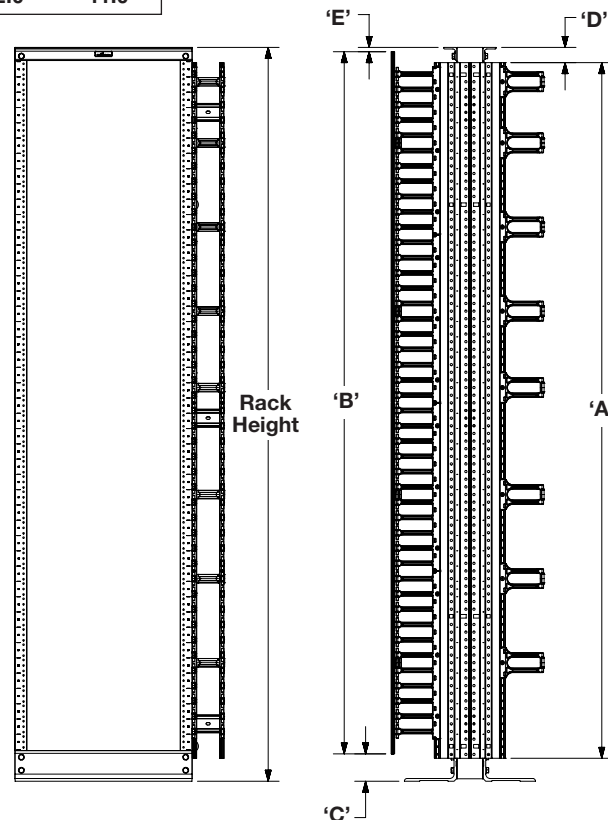

Continued on page 89.