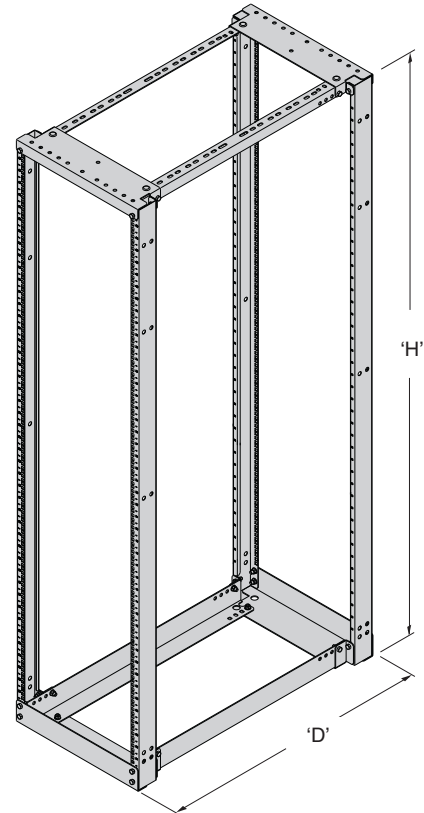

Part Number	'A' Height		'D' Depth		Shipping Weight	
	In.	(mm)	In.	(mm)	Lbs.	(kg)
SB838072AFB	72"	(1829)	18" - 24"	(457 - 609)	55.4	(25.1)
SB838084AFB	84"	(2133)	18" - 24"	(457 - 609)	59.9	(27.2)
SB838096AFB	96"	(2438)	18" - 24"	(457 - 609)	64.4	(29.2)
SB838072BFB	72"	(1829)	24" - 30"	(609 - 762)	58.6	(26.6)
SB838084BFB	84"	(2133)	24" - 30"	(609 - 762)	63.0	(28.6)
SB838096BFB	96"	(2438)	24" - 30"	(609 - 762)	67.5	(30.6)
SB838072CFB	72"	(1829)	30" - 36"	(762 - 914)	61.7	(28.0)
SB838084CFB	84"	(2133)	30" - 36"	(762 - 914)	66.1	(30.0)
SB838096CFB	96"	(2438)	30" - 36"	(762 - 914)	70.6	(32.0)
SB838072DFB	72"	(1829)	36" - 42"	(914 - 1067)	64.8	(29.4)
SB838084DFB	84"	(2133)	36" - 42"	(914 - 1067)	69.3	(31.4)
SB838096DFB	96"	(2438)	36" - 42"	(914 - 1067)	73.8	(33.5)

FB is a popular Bee List item