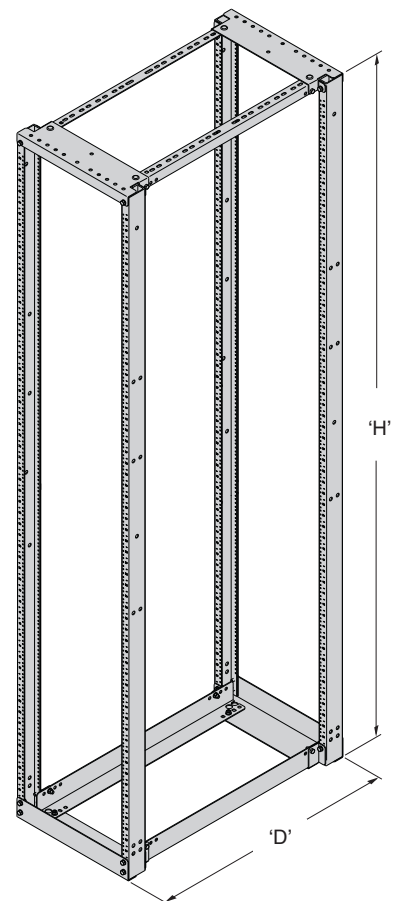

Four Post - Adjustable Depth Equipment Rack 19" Panel Mounting - Customer Premise

- Open 19" 4-post frame with #12-24 tapped hole extruded aluminum mounting rails designed to provide nearly 360 degrees of accessibility and unrestricted air flow.
- EIA-310-D universal 5/8" (16mm), 5/8" (16mm), 1/2" (13mm) hole pattern.
- Available in two 72" (1828mm) 38RMU, 84" (2133mm) 45RMU, and 96" (2438mm) 51 RMU heights. (Other heights available upon request.)
- Depth adjustable in 1" (25.4mm) increments from 18" (457mm) to 24" (609mm), 24" (609mm) to 30" (762mm), 30" (762mm) to 36" (914mm) and 36" (914mm) to 42" (1067mm) overall depth.
- Load Rating: 2000 lb. (907kg) capacity, evenly distributed along rack height.
- Ships unassembled in protective carton.
- Permanently stamped rack mount unit (RMU) markings included.
- Assemblies in about 20 minutes using standard hand tools.
- Upper cross and attachment members are pre-drilled for runway attachment.
- SB837 4-Post Kit includes: (4) Mounting Rails, (2) Upper Cross Members, (2) Lower Cross Members, (2) Upper Adjustment Members, (2) Lower Adjustment Members, (4) Top Angles, (100) #12-24 mounting screws.
Required hardware and installation instructions.
- UL Listed to the UL60950 Standard - File No. E235184.
- Material: 6061-T6 aluminum alloy uprights, steel cross members and adjustment members.
- Finishes___: Flat Black Powder Coat (FB) - Other finishes available on request